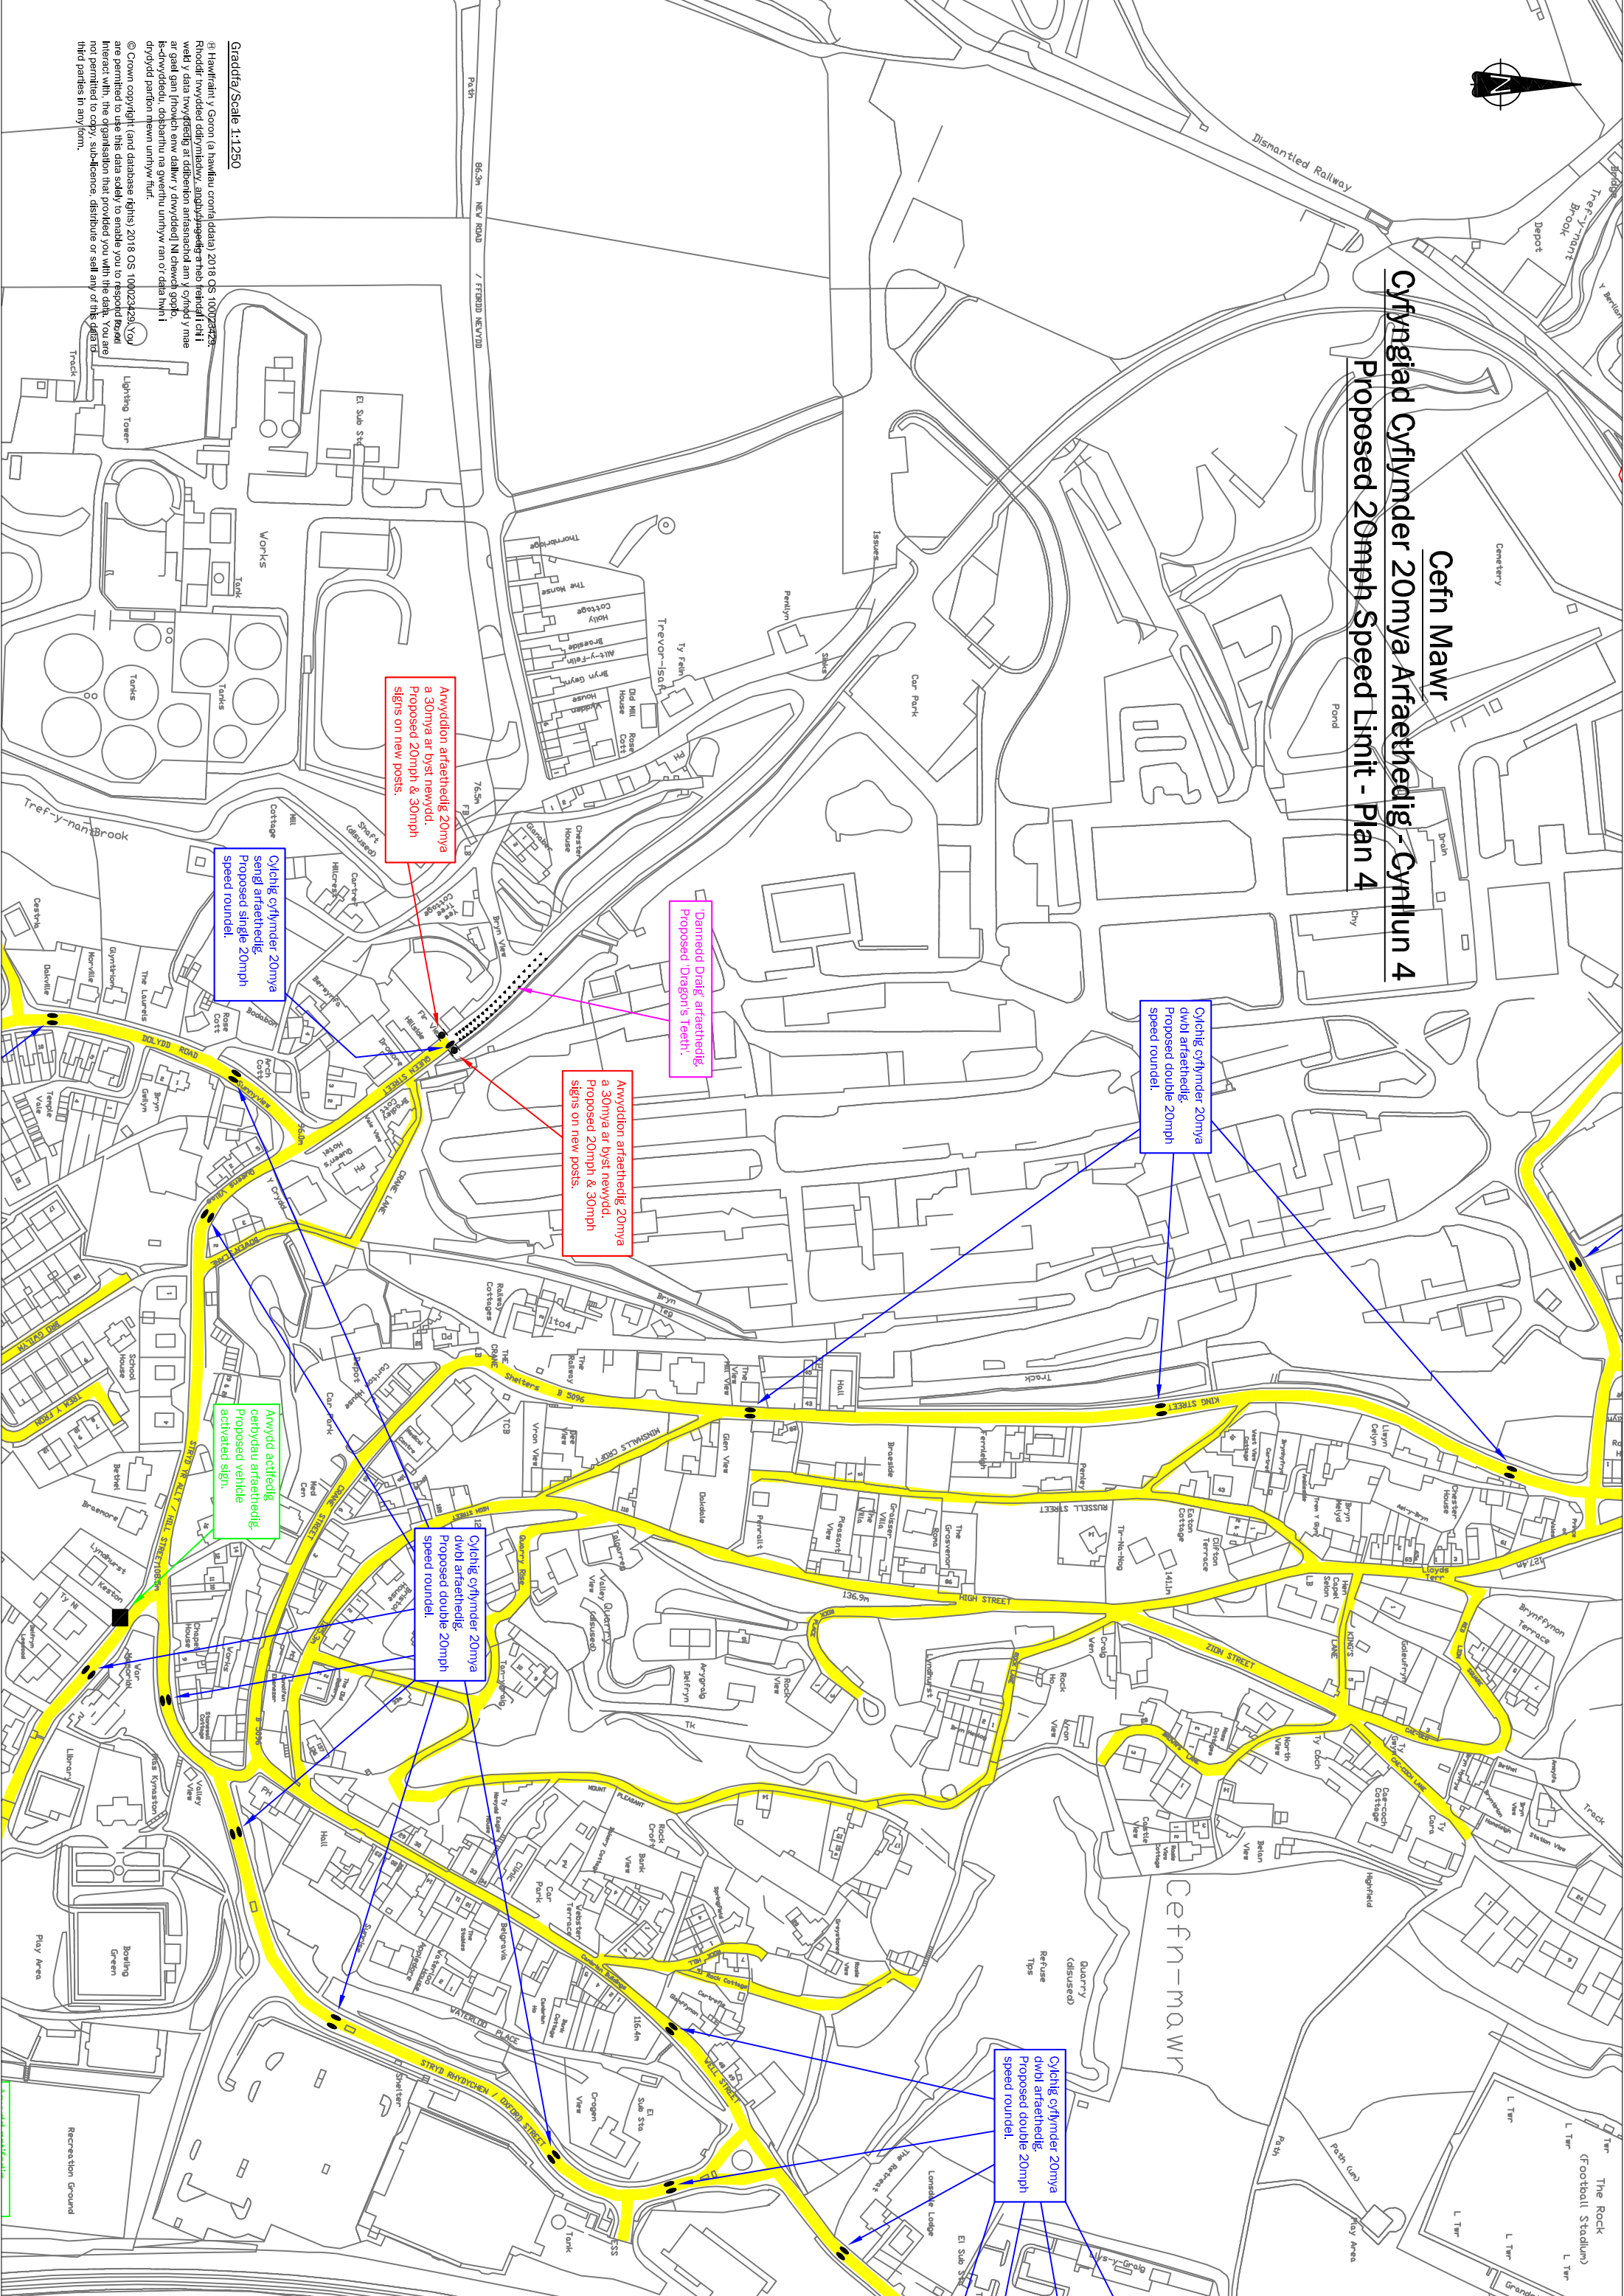

Cefn Mawr

Cyngiad Cyflymder 20mya Arfaethedig - Cynllun 4

Proposed 20mph Speed Limit - Plan 4

Cylichig cyflymder 20mya
dwi arfaethedig.
Proposed double 20mph
speed roundel.

Dannedd Draig arfaethedig.
Proposed Dragon's Teeth.

Arwyddion arfaethedig 20mya
a 30mya ar byst newydd.
Proposed 20mph & 30mph
signs on new posts.

Arwyddion arfaethedig 20mya
a 30mya ar byst newydd.
Proposed 20mph & 30mph
signs on new posts.

Cylichig cyflymder 20mya
sengl arfaethedig.
Proposed single 20mph
speed roundel.

Cylichig cyflymder 20mya
dwi arfaethedig.
Proposed double 20mph
speed roundel.

Cylichig cyflymder 20mya
dwi arfaethedig.
Proposed double 20mph
speed roundel.

Graddfa/Scale 1:1250

© Crown copyright (and database rights) 2018 OS 100023428. You are permitted to use this data solely to enable you to respond to the interaction with the organisation that provided you with the data. You are not permitted to copy, sub-licence, distribute or sell any of the data to third parties in any form.