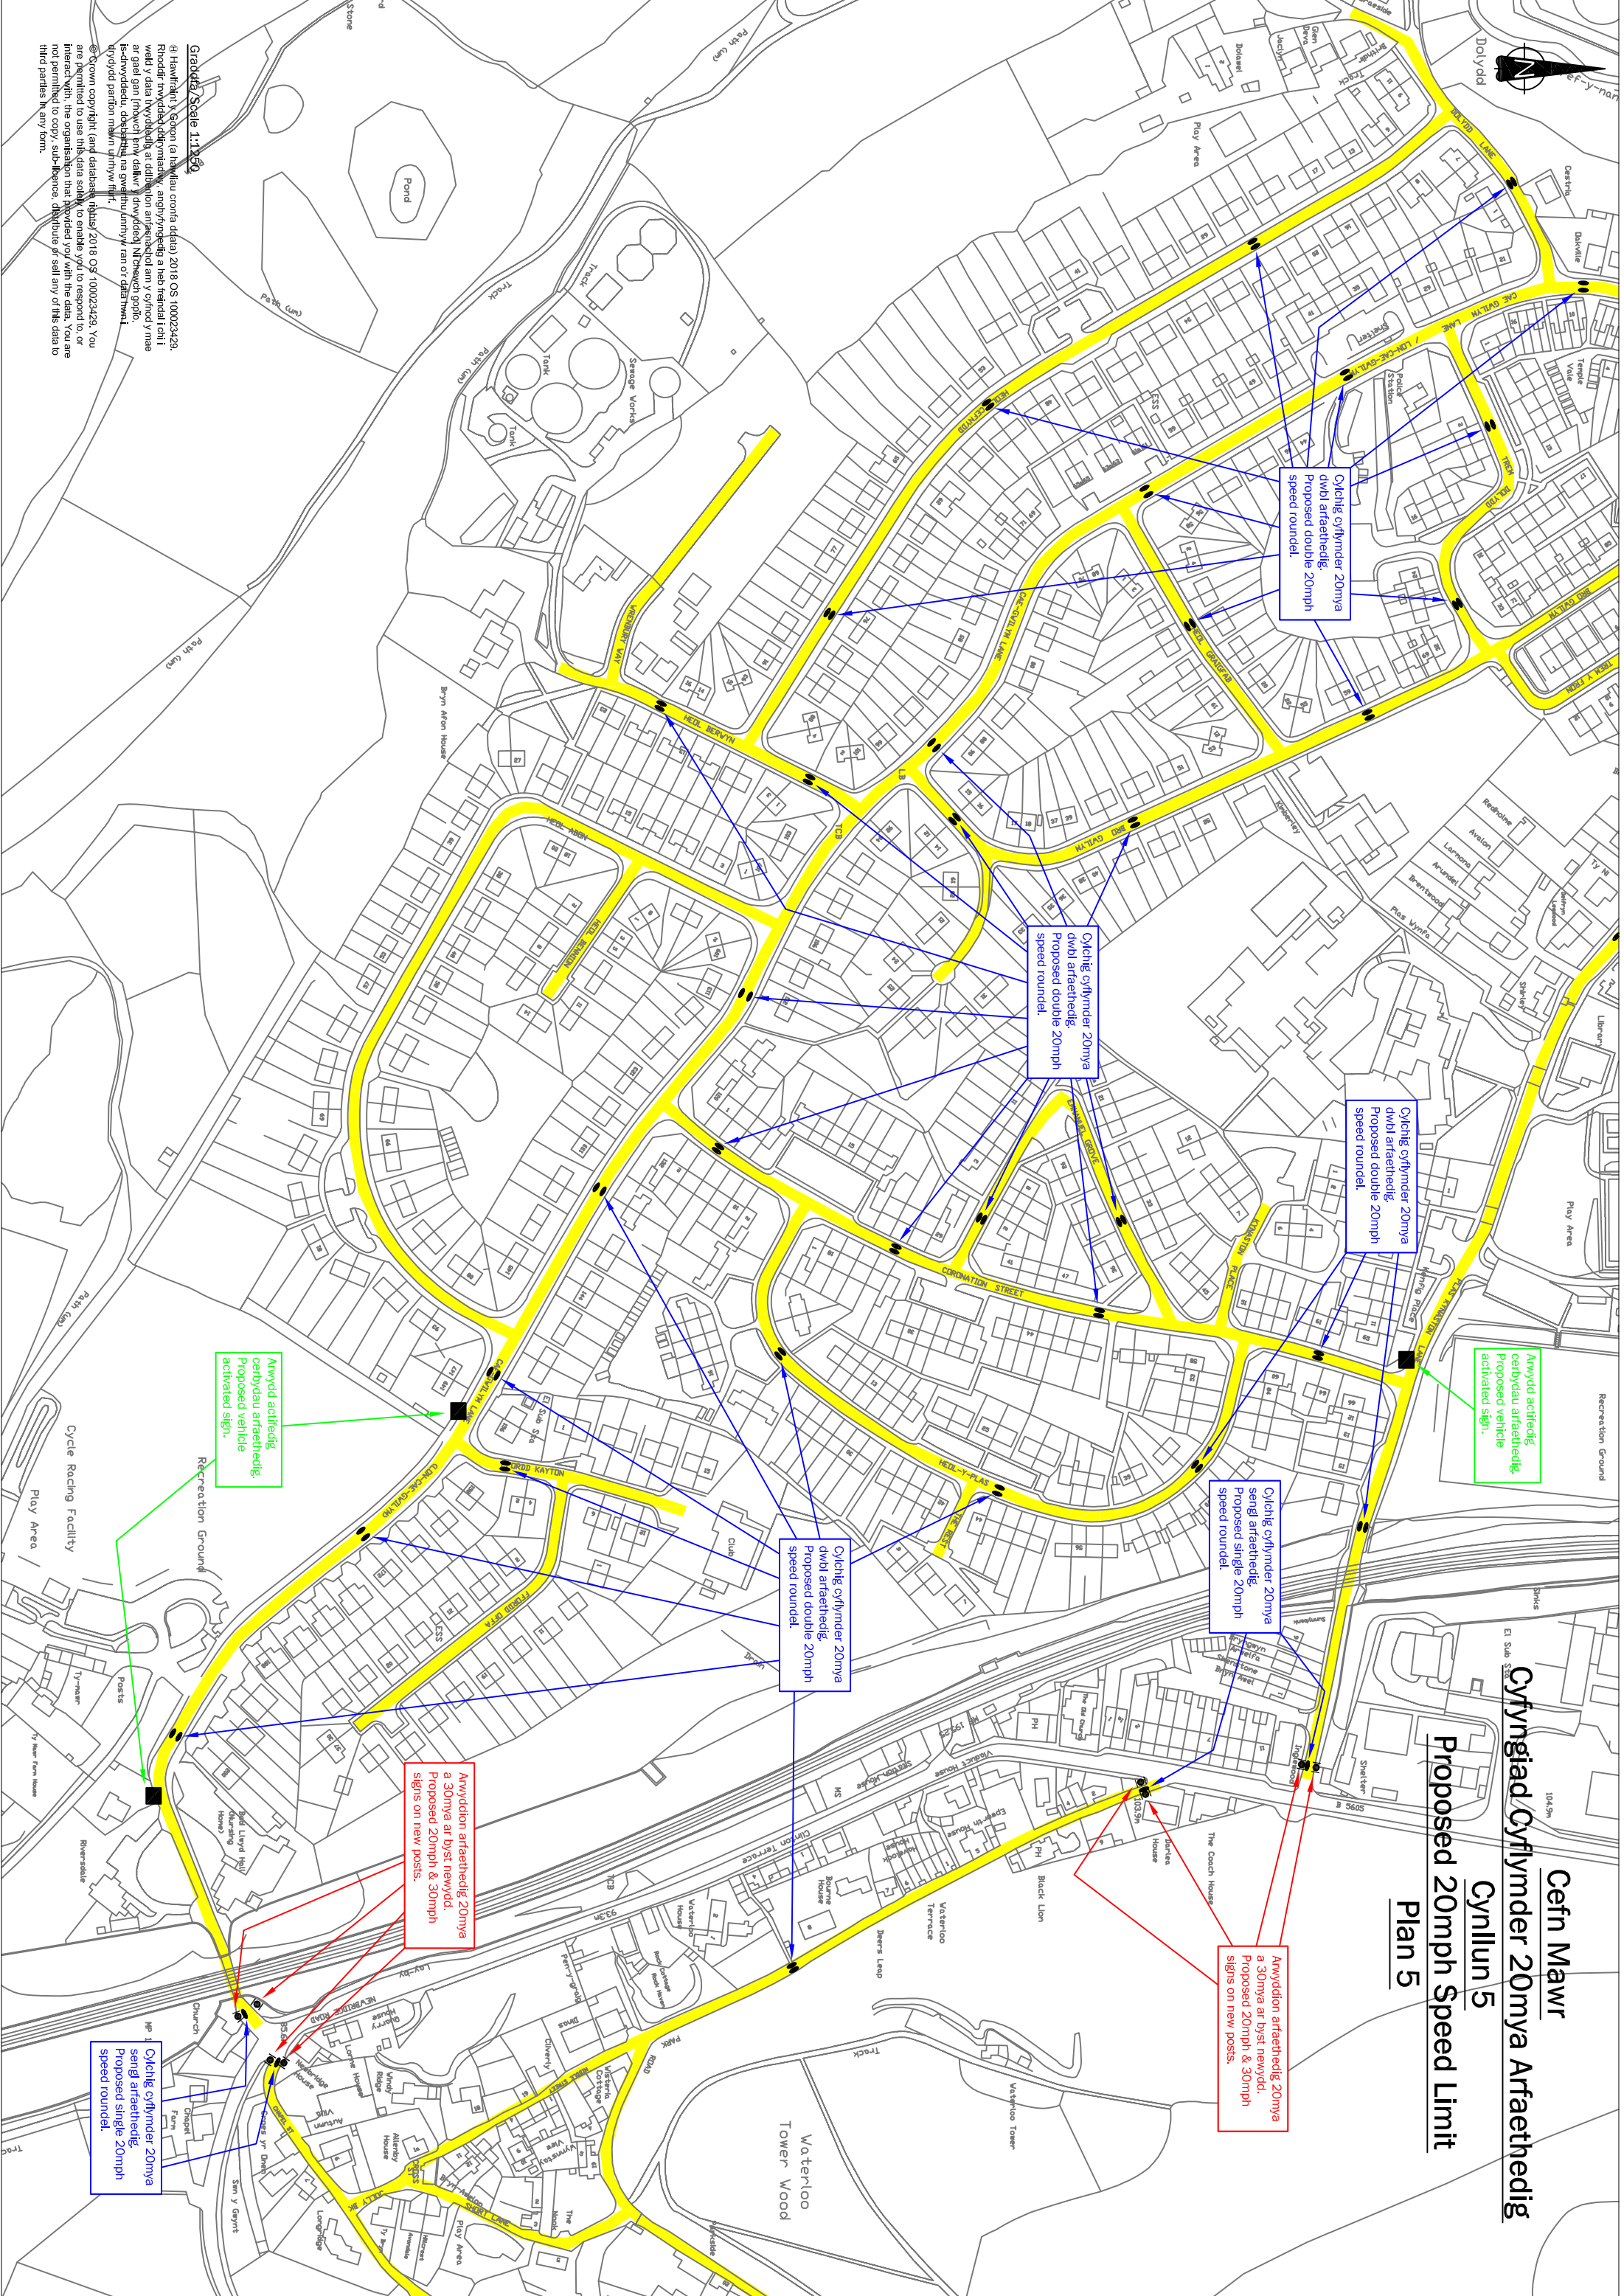

Cefn Mawr
Cyngiad Cyflymder 20mya Arfaethedig
Cyllun 5
Proposed 20mph Speed Limit
Plan 5

Awyddion arfaethedig 20mya a 30mya ar dyst newydd. Proposed 20mph & 30mph signs on new posts.

Cylichig cyflymder 20mya serngl arfaethedig. Proposed single 20mph speed roundel.

Cylichig cyflymder 20mya dwbl arfaethedig. Proposed double 20mph speed roundel.

Cylichig cyflymder 20mya dwbl arfaethedig. Proposed double 20mph speed roundel.

Cylichig cyflymder 20mya dwbl arfaethedig. Proposed double 20mph speed roundel.

Awyddion arfaethedig 20mya a 30mya ar dyst newydd. Proposed 20mph & 30mph signs on new posts.

Awydd actioedig cerbydau arfaethedig. Proposed vehicle activated sign.

Awydd actioedig cerbydau arfaethedig. Proposed vehicle activated sign.

Cylichig cyflymder 20mya serngl arfaethedig. Proposed single 20mph speed roundel.

Graddfa Scale 1:1250

© Crown copyright (and database rights) 2018 OS 100023429. You are permitted to use this data solely to enable you to respond to, or interact with, the organisation that provided you with the data. You are not permitted to copy, sub-licence, distribute or sell any of this data to third parties in any form.